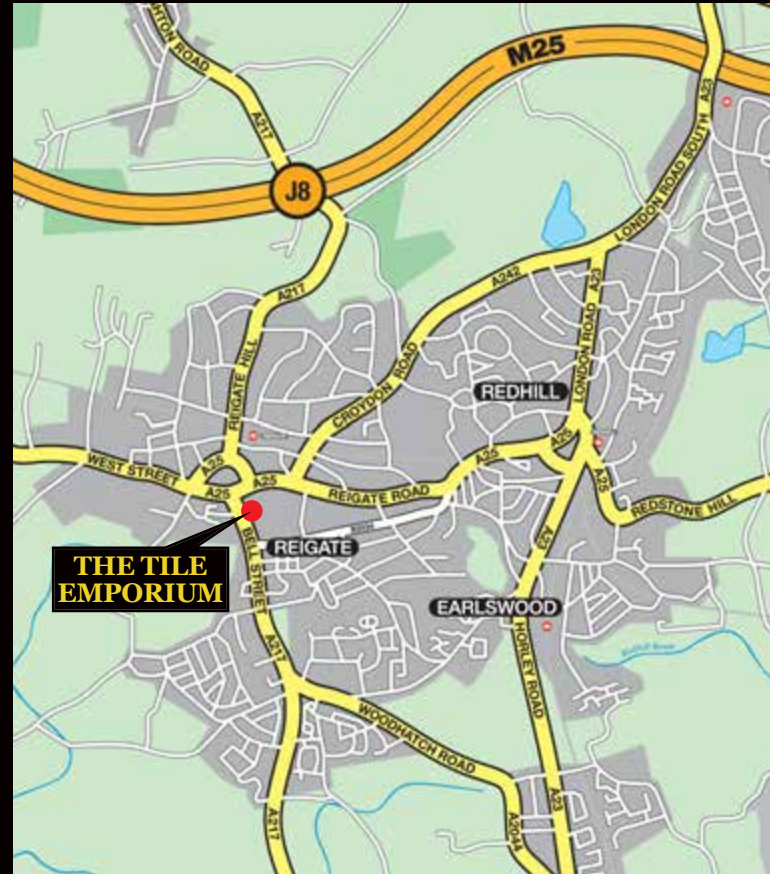

Visit our high street shop in Reigate, which holds a large selection of our best selling and most popular bespoke tiles